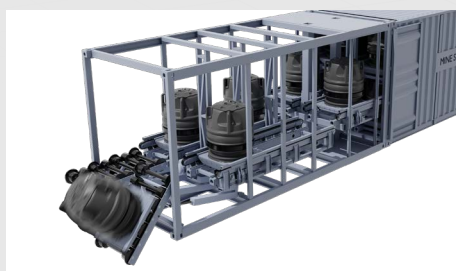

Pictures
Animation/Video
This flyer

Learn more about
The Cube™ Mine Laying here