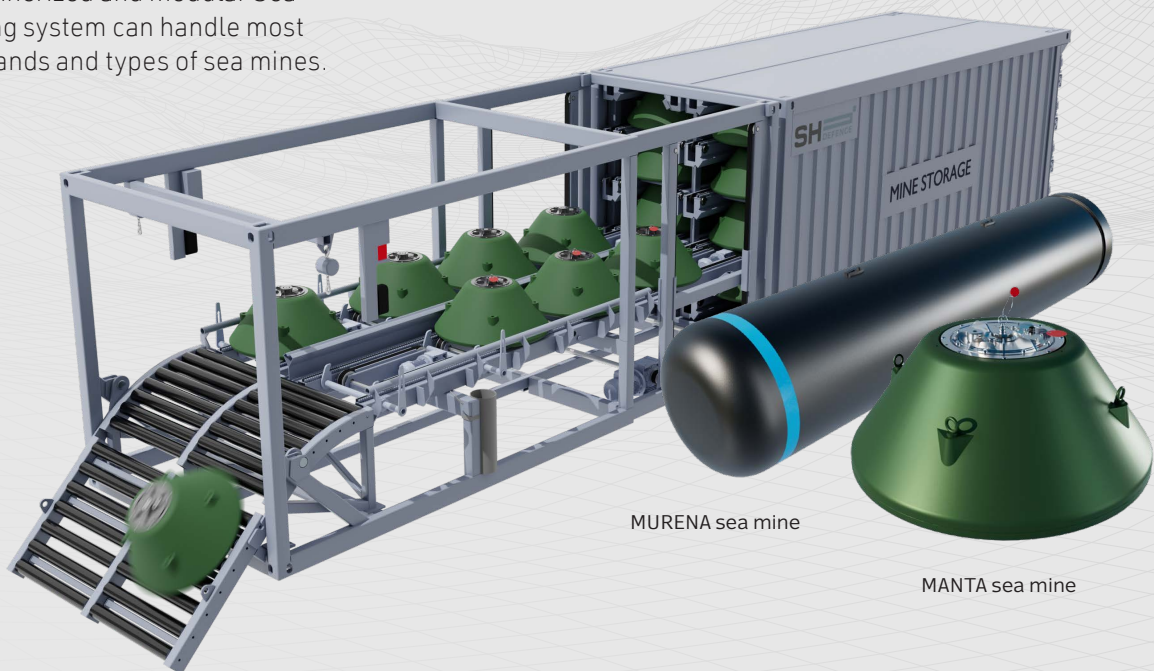

With The Cube™ system, the Navy can adapt and turn any vessel of opportunity into effective mine layers in days or even a few hours. This modular mine laying and mine storage approach empowers the Navy to avoid costly rebuilding or even the building of new vessels/platforms, providing it with the flexibility it pursues.

The Cube™ Mine laying system provides a solution to a wide range of practical and safety challenges, such as logistics, manpower, and safe handling at sea.

For platforms prepared for Cube™ modular components, the Cube Sea state skidding system provides an option

to store mine laying and mine storage modules in the vessel's hangar or mission bay and quickly mobilize them when needed.

SH Defence provides the design and production of custom-made equipment and Cube™ System modules for naval forces and coast guards worldwide.

It enables rapid mission assignment and interchangeability between platforms, which is made possible with plug-and-play mission modules and a full support eco-system, including handling and simple connectivity to put these into operation.

Mobilize rapid protection and control.

The containerized and modular Sea Mine laying system can handle most known brands and types of sea mines.

MURENA sea mine

MANTA sea mine