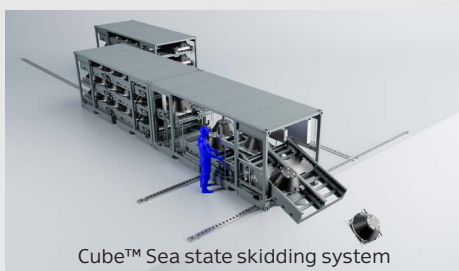

Sea Mine laying system

Containerized semi or fully automatic Mine laying system capable of handling most known brands and types of sea mines.

The Cube™ Mine Laying System

The Cube™ Mine laying system consists of a 20ft ISO-seized mine launching module and one or more storage modules capable of handling most known brands and types of sea mines.

A single crewmember can operate the complete system if the doctrine/CONOPS of the individual Navy allows this.

With The Cube™ system, the Navy can adapt and turn any vessel of opportunity into effective mine layers in days or even a few hours. This modular mine laying and mine storage approach empowers the Navy to avoid costly rebuilding or even the building of new vessels/platforms, providing it with the flexibility it pursues.

to store mine laying and mine storage modules in the vessel's hangar or mission bay and quickly mobilize them when needed.

SH Defence provides the design and production of custom-made equipment and Cube™ System modules for naval forces and coast guards worldwide.

Mobilize rapid protection and control.

The containerized and modular Sea Mine laying system can handle most known brands and types of sea mines.

MILA sea mine

MINEA sea mine

Cube™ Sea state skidding system