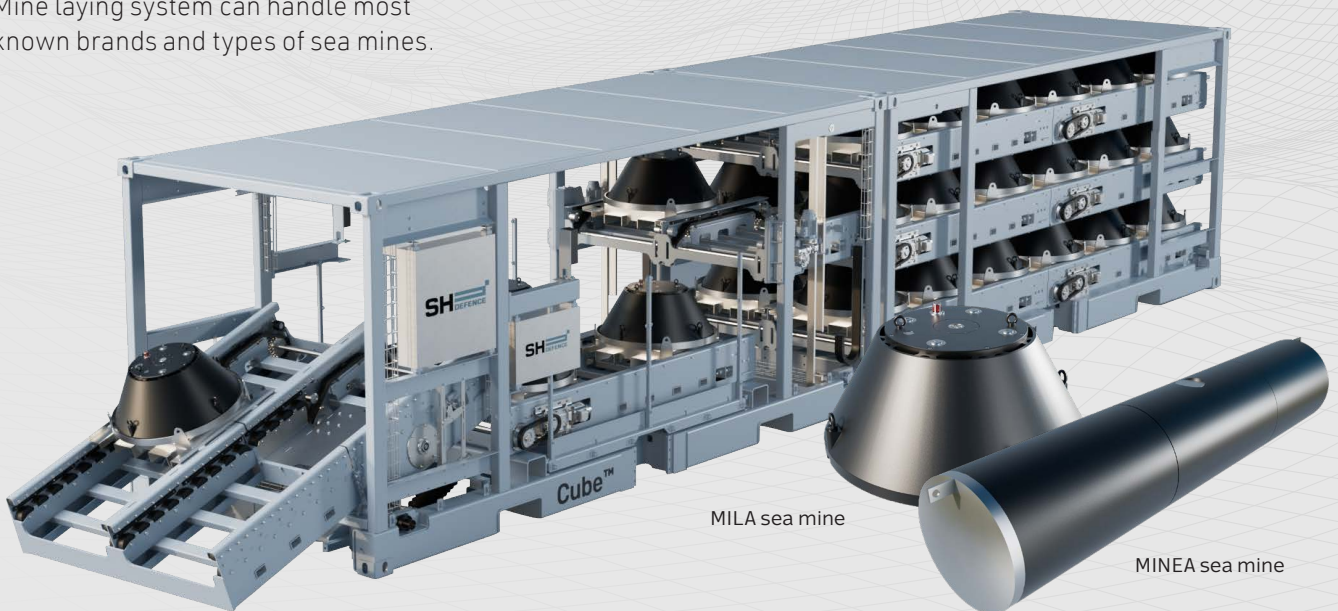

With The Cube™ system, the Navy can adapt and turn any vessel of opportunity into effective mine layers in days or even a few hours. This modular mine laying and mine storage approach empowers the Navy to avoid costly rebuilding or even the building of new vessels/platforms, providing it with the flexibility it pursues.

The Cube™ Mine laying system provides a solution to a wide range of practical and safety challenges, such as logistics, manpower, and safe handling at sea.

For platforms prepared for Cube™ modular components, the Cube™ Sea state skidding system provides an option

to store mine laying and mine storage modules in the vessel's hangar or mission bay and quickly mobilize them when needed.

SH Defence provides the design and production of custom-made equipment and Cube™ System modules for naval forces and coast guards worldwide.

It enables rapid mission assignment and interchangeability between platforms, which is made possible with plug-and-play mission modules and a full support eco-system, including handling and simple connectivity to put these into operation.

Mobilize rapid protection and control.

The containerized and modular Sea Mine laying system can handle most known brands and types of sea mines.

MILA sea mine

MINEA sea mine